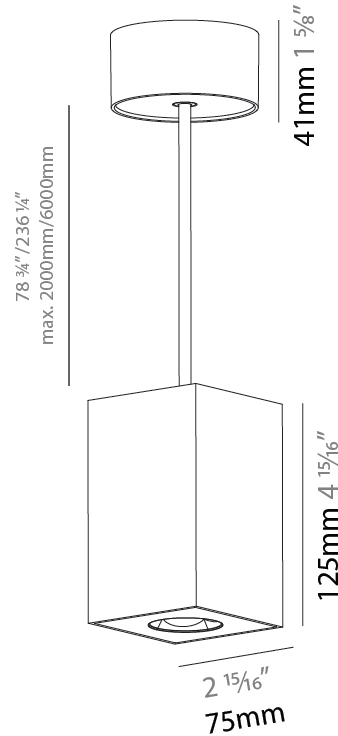

GENERAL

Series: Oiko Pro Square
Brand: Prolicht
Division: Architectural
Mounting Type: Suspension
Mounting Location: Ceiling
Subcategory: Pendant

PHYSICAL

Shape: Cylinder
Length (mm): 75
Length (in): 2 ¹⁵/₁₆
Width (mm): 75
Width (in): 2 ¹⁵/₁₆
Height (mm): 125
Height (in): 4 ¹⁵/₁₆
Light Distribution: Direct
Weight (kg): 0.769
Fixture Finish: SSR / BKV / CWI / CRY / HAB / UFT / ITA / RUA / FTG / MYG / LOD / PUS / FRO / FUP / KIA / POP / BLS / SPG / MEY / GOH / GUM / CHC / COM / ABZ / JAG / OBR / MOS / ROR
Fixture Material: Metal
Cable Details: 2,000mm / 6,000mm Cable - Options : Transparent, Black, White, Red, Orange

ELECTRICAL

Lamp Type: LED (Zhaga Standard)
Input Wattage (W): 12.9
Dimming: Tri-Mode (Non-Dimming and Phase Dimming (120Vac only) and 0-10V Dimming)
Driver Included: No
Driver Location: Remote
Driver Type: Constant Current - Universal
Driver Class: Class 2
Input Voltage (V): 120 - 277
Constant Current (MA): 350

LED

Color Temperature (°K): 2700 / 3000 / 3500 / 4000
Max. Delivered Lumen (lm): 1293 / 1289 / 1350 / 1362
Nominal Lumen (lm): 1473 / 1468 / 1538 / 1552
CRI: >90 CRI
Lamp Life (hrs): 50000

OPTICAL

Reflector°: 50
Adjustability: Fixed

RATINGS AND CERTIFICATIONS

Certified By: Certified for North American Standards
IP rating: IP20