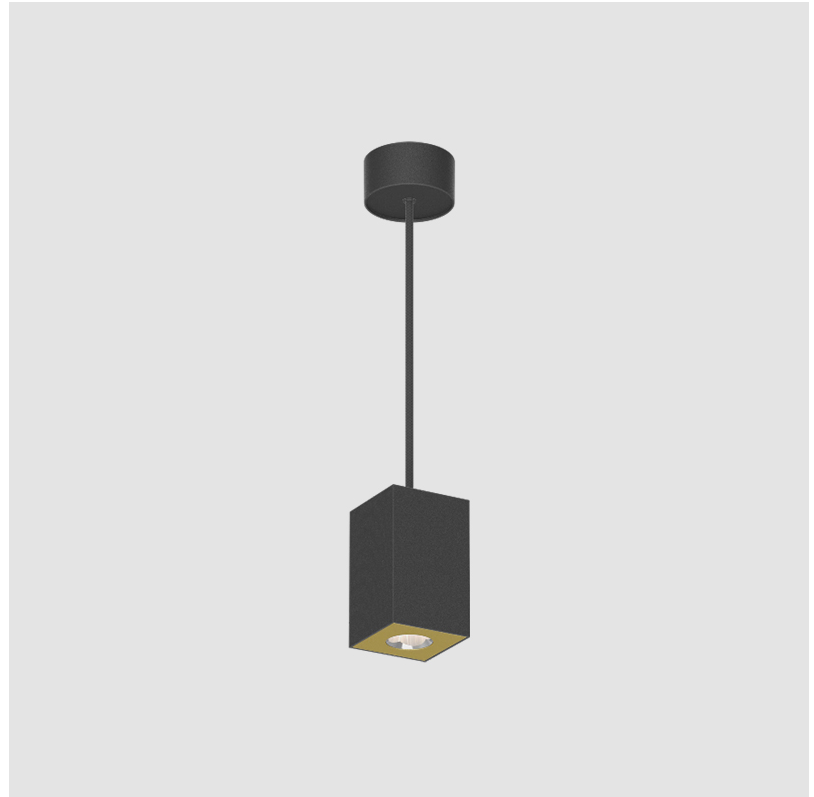

GENERAL

Series: Oiko Pro Square
Brand: Prolicht
Division: Architectural
Mounting Type: Suspension
Mounting Location: Ceiling
Subcategory: Pendant

PHYSICAL

Shape: Square
Length (mm): 75
Length (in): 2 ¹⁵/₁₆
Width (mm): 75
Width (in): 2 ¹⁵/₁₆
Height (mm): 125
Height (in): 4 ¹⁵/₁₆
Light Distribution: Direct
Weight (kg): 0.769

Fixture Finish: SSR / BKV / CWI / CRY / HAB / UFT / ITA / RUA / FTG / MYG / LOD / PUS / FRO / FUP / KIA / POP / BLS / SPG / MEY / GOH / GUM / CHC / COM / ABZ / JAG / OBR / MOS / ROR

Fixture Material: Metal
Cable Details: 2,000mm / 6,000mm Cable - Options : Transparent, Black, White, Red, Orange

ELECTRICAL

Lamp Type: LED (Zhaga Standard)
Input Wattage (W): 12.9
Dimming: Tri-Mode (Non-Dimming and Phase Dimming (120Vac only) and 0-10V Dimming)
Driver Included: No
Driver Location: Remote
Driver Type: Constant Current - Universal
Driver Class: Class 2
Input Voltage (V): 120 - 277
Constant Current (MA): 350

LED

Color Temperature (°K): 2700 / 3000 / 3500 / 4000
Max. Delivered Lumen (lm): 1218 / 1214 / 1272 / 1283
Nominal Lumen (lm): 1473 / 1468 / 1538 / 1552
CRI: >90 CRI
Lamp Life (hrs): 50000

OPTICAL

Reflector°: 34
Adjustability: Fixed

RATINGS AND CERTIFICATIONS

Certified By: Certified for North American Standards
IP rating: IP20