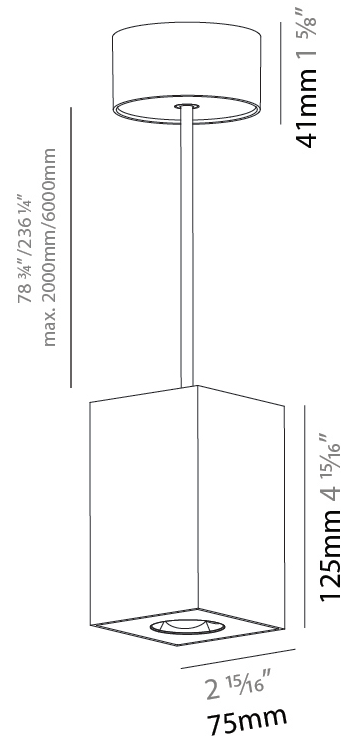

GENERAL

Series: Oiko Pro Square
Brand: Prolicht
Division: Architectural
Mounting Type: Suspension
Mounting Location: Ceiling
Subcategory: Pendant

PHYSICAL

Shape: Square
Length (mm): 75
Length (in): 2 ¹⁵/₁₆
Width (mm): 75
Width (in): 2 ¹⁵/₁₆
Height (mm): 125
Height (in): 4 ¹⁵/₁₆
Light Distribution: Direct
Weight (kg): 0.769
Fixture Finish: SSR / BKV / CWI / CRY / HAB / UFT / ITA / RUA / FTG / MYG / LOD / PUS / FRO / FUP / KIA / POP / BLS / SPG / MEY / GOH / GUM / CHC / COM / ABZ / JAG / OBR / MOS / ROR
Fixture Material: Metal
Cable Details: 2,000mm / 6,000mm Cable - Options : Transparent, Black, White, Red, Orange

ELECTRICAL

Lamp Type: LED (Zhaga Standard)
Input Wattage (W): 12.9
Dimming: Tri-Mode (Non-Dimming and Phase Dimming (120Vac only) and 0-10V Dimming)
Driver Included: No
Driver Location: Remote
Driver Type: Constant Current - Universal
Driver Class: Class 2
Input Voltage (V): 120 - 277
Constant Current (MA): 350

LED

Color Temperature (°K): 2700 / 3000 / 3500 / 4000
Max. Delivered Lumen (lm): 1377 / 1372 / 1438 / 1451
Nominal Lumen (lm): 1473 / 1468 / 1538 / 1552
CRI: >90 CRI
Lamp Life (hrs): 50000

OPTICAL

Reflector°: 60
Adjustability: Fixed

RATINGS AND CERTIFICATIONS

Certified By: Certified for North American Standards
IP rating: IP20